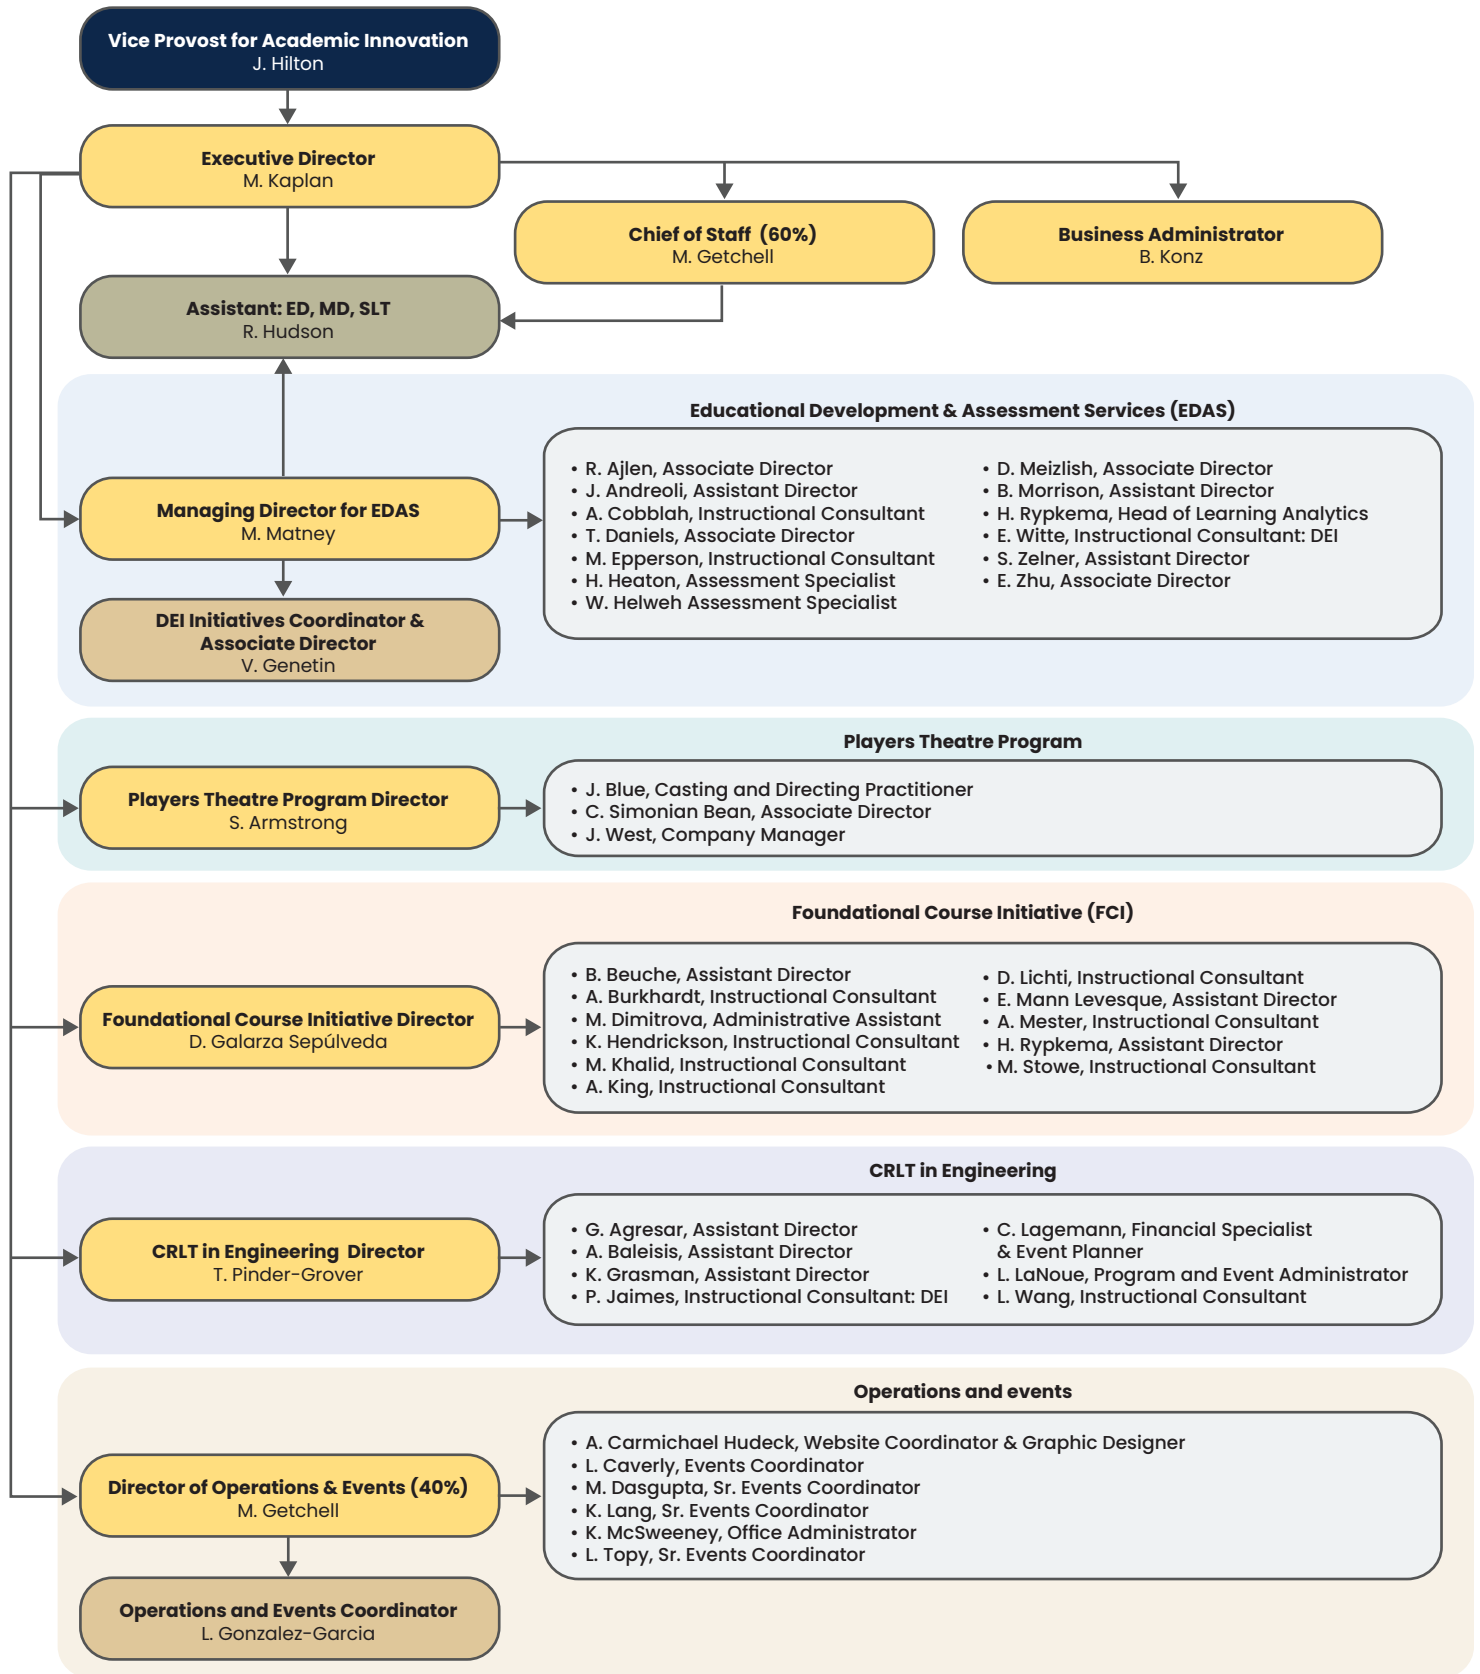

CRLT Organizational Chart

Key:

Yellow: Senior Leadership Team Members

This list does not include graduate student instructional consultants, graduate research assistants, performers, or student assistants