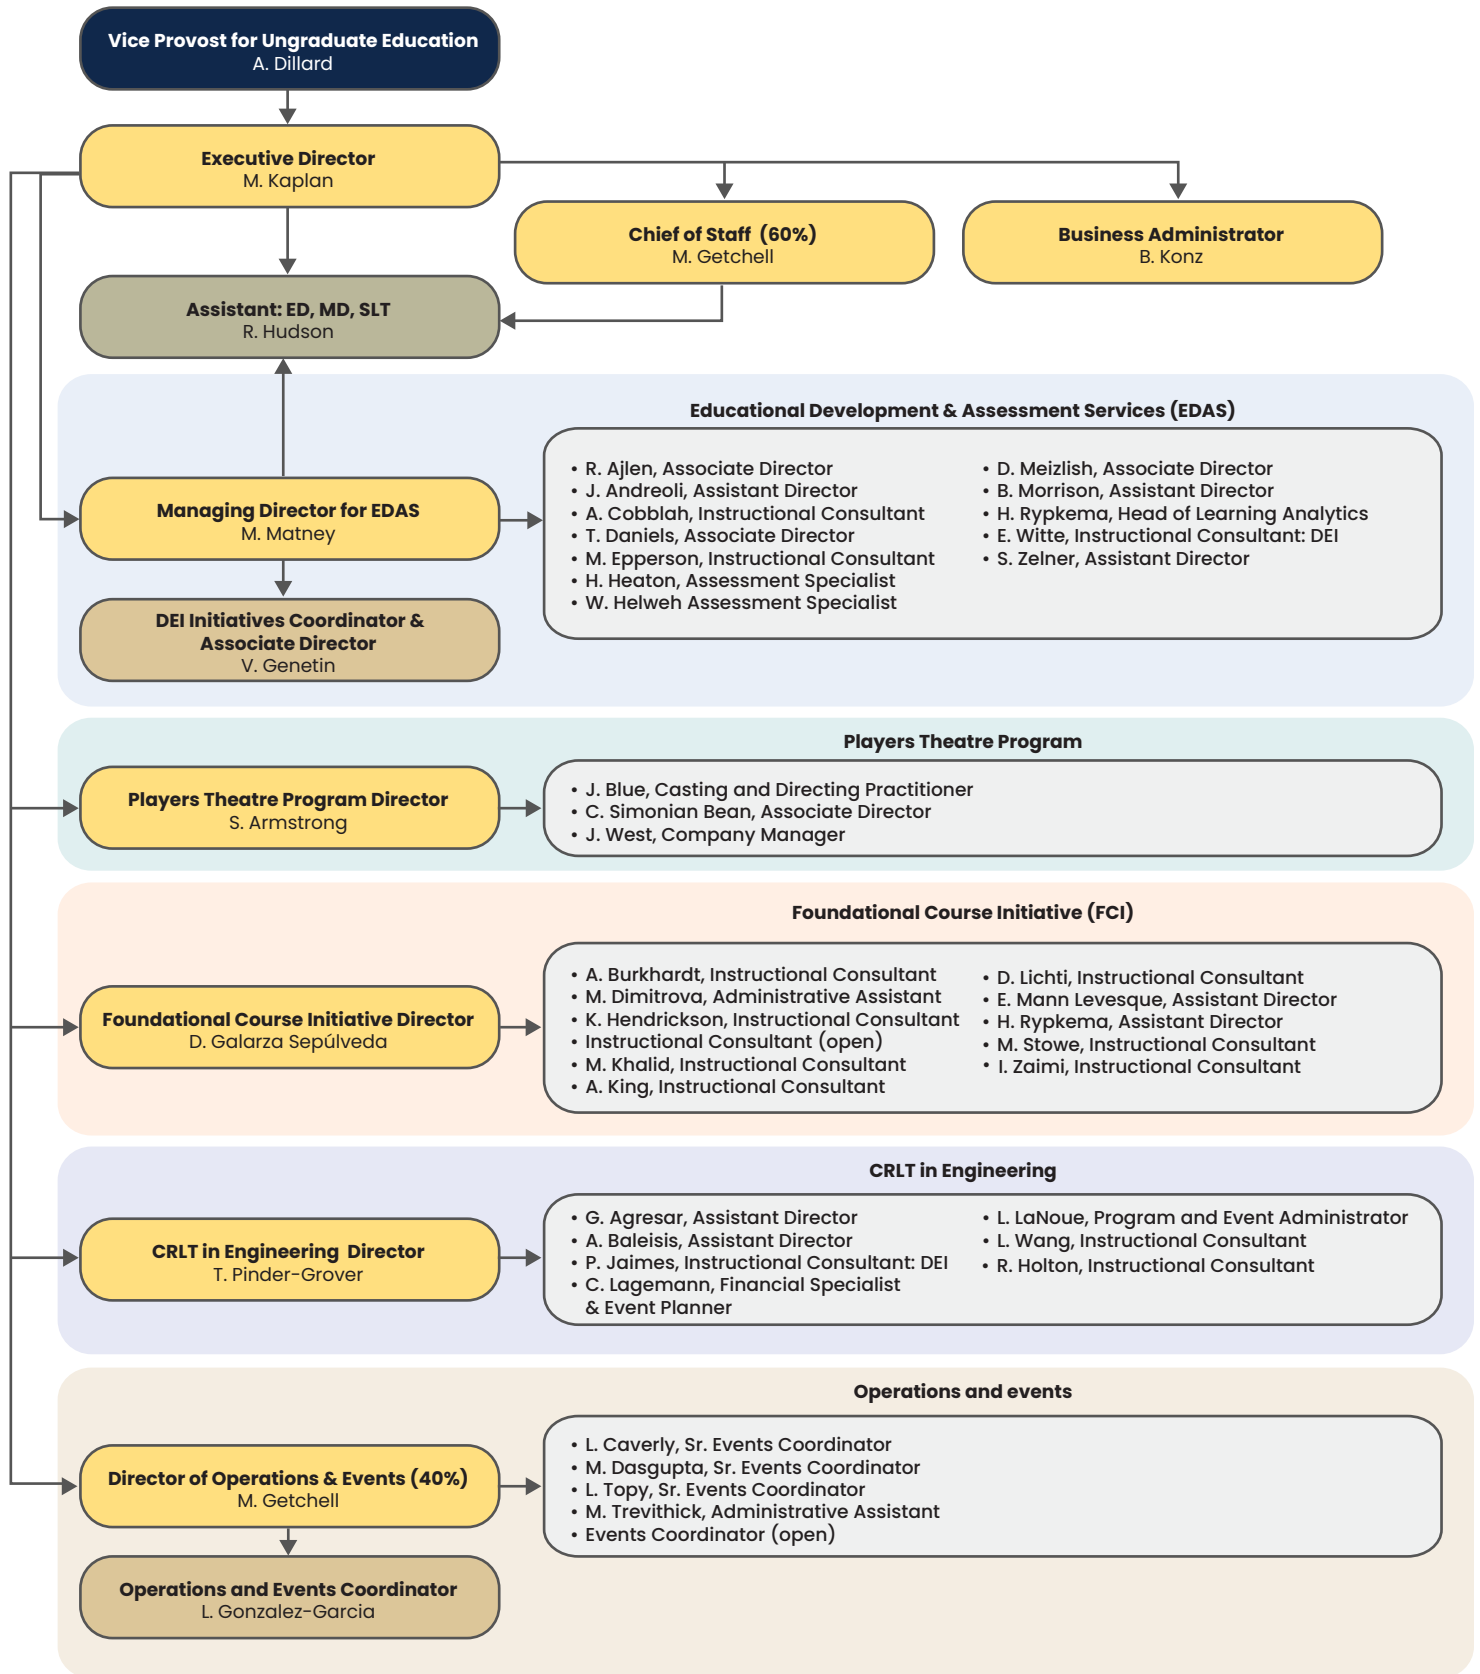

CRLT Organizational Chart

Key:

Yellow: Senior Leadership Team Members

This list does not include graduate student instructional consultants, graduate research assistants, performers, or student assistants