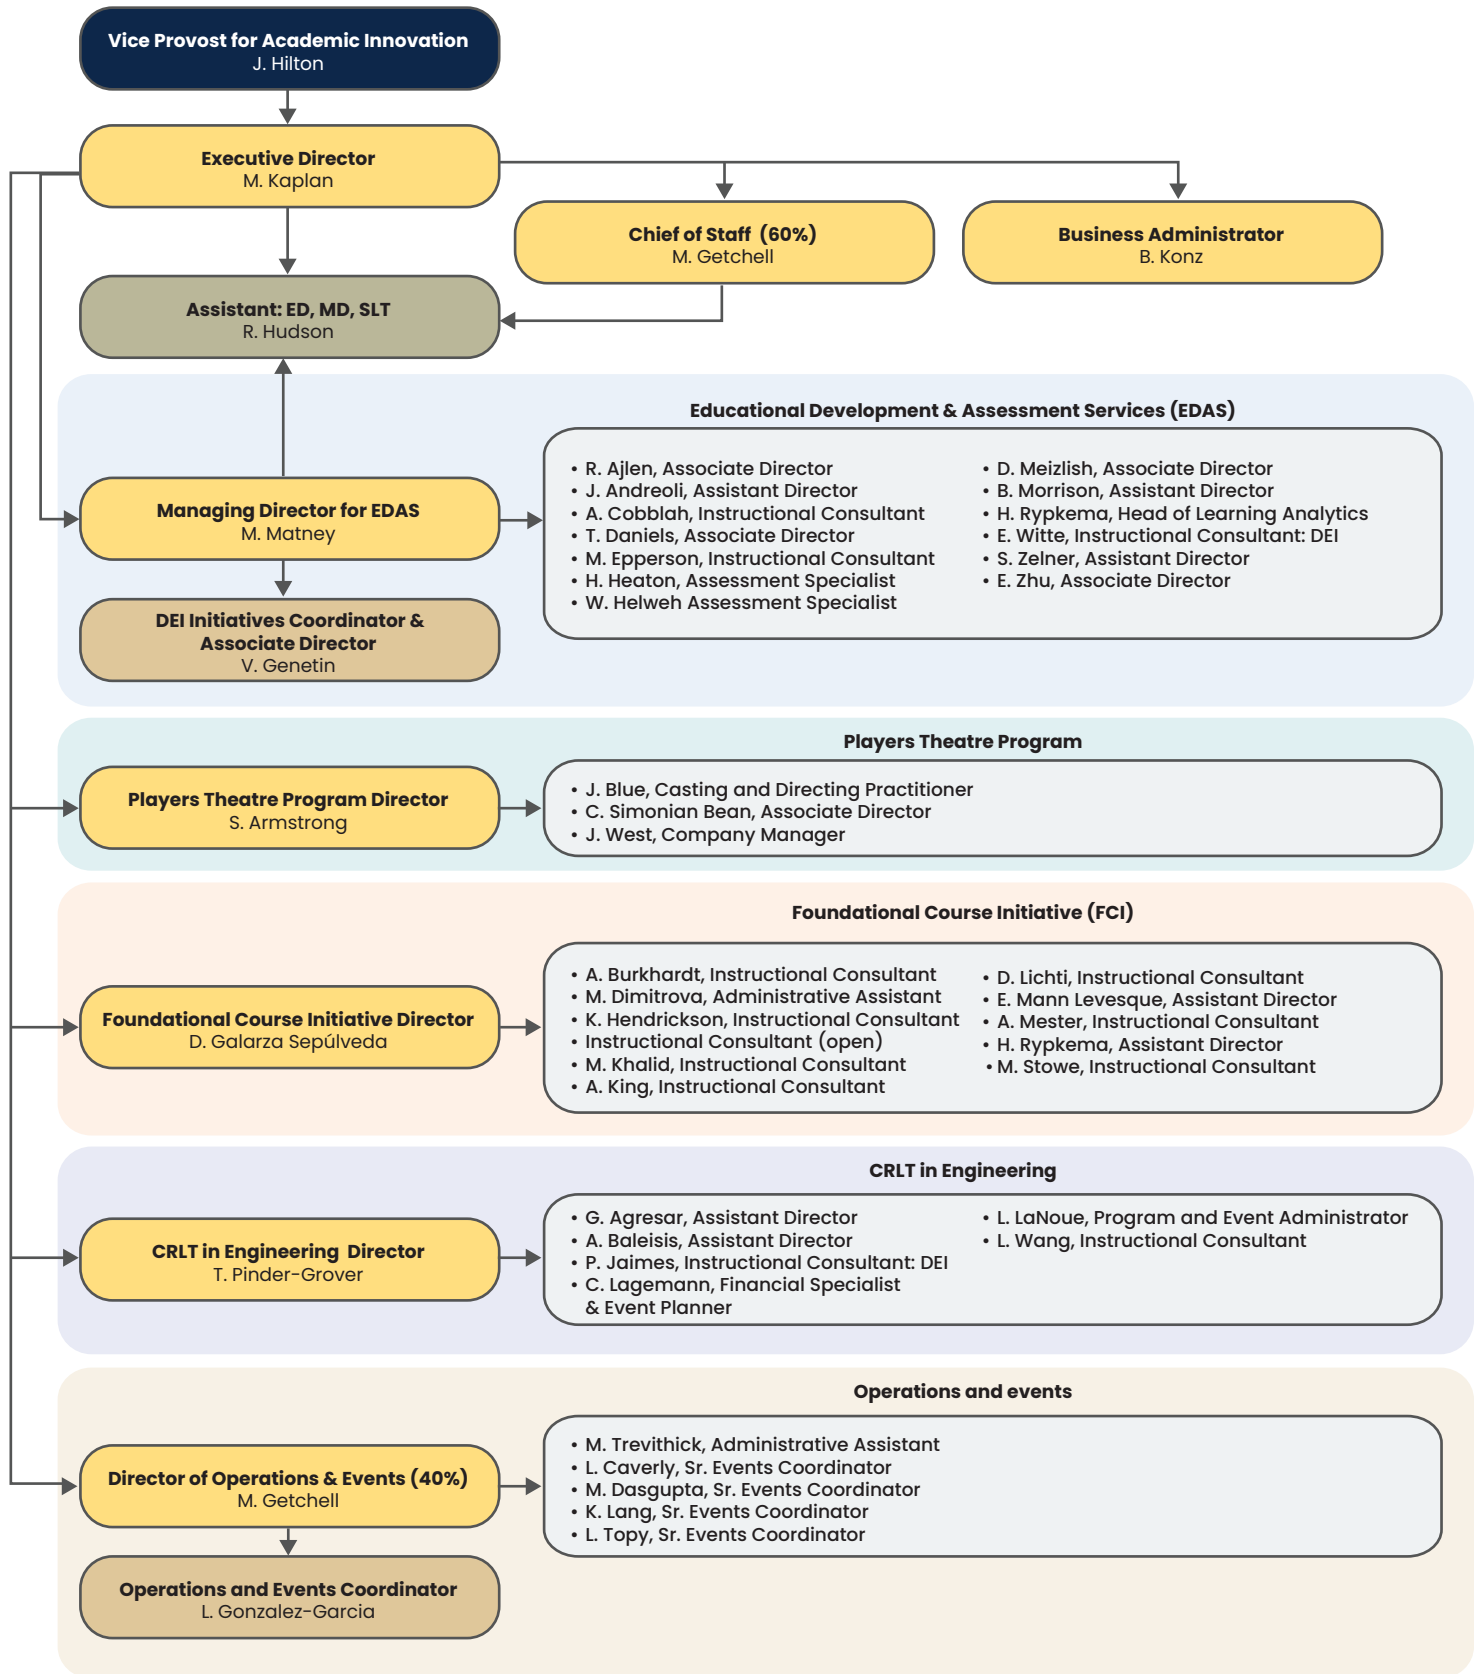

CRLT Organizational Chart

Key:

Yellow: Senior Leadership Team Members

This list does not include graduate student instructional consultants, graduate research assistants, performers, or student assistants