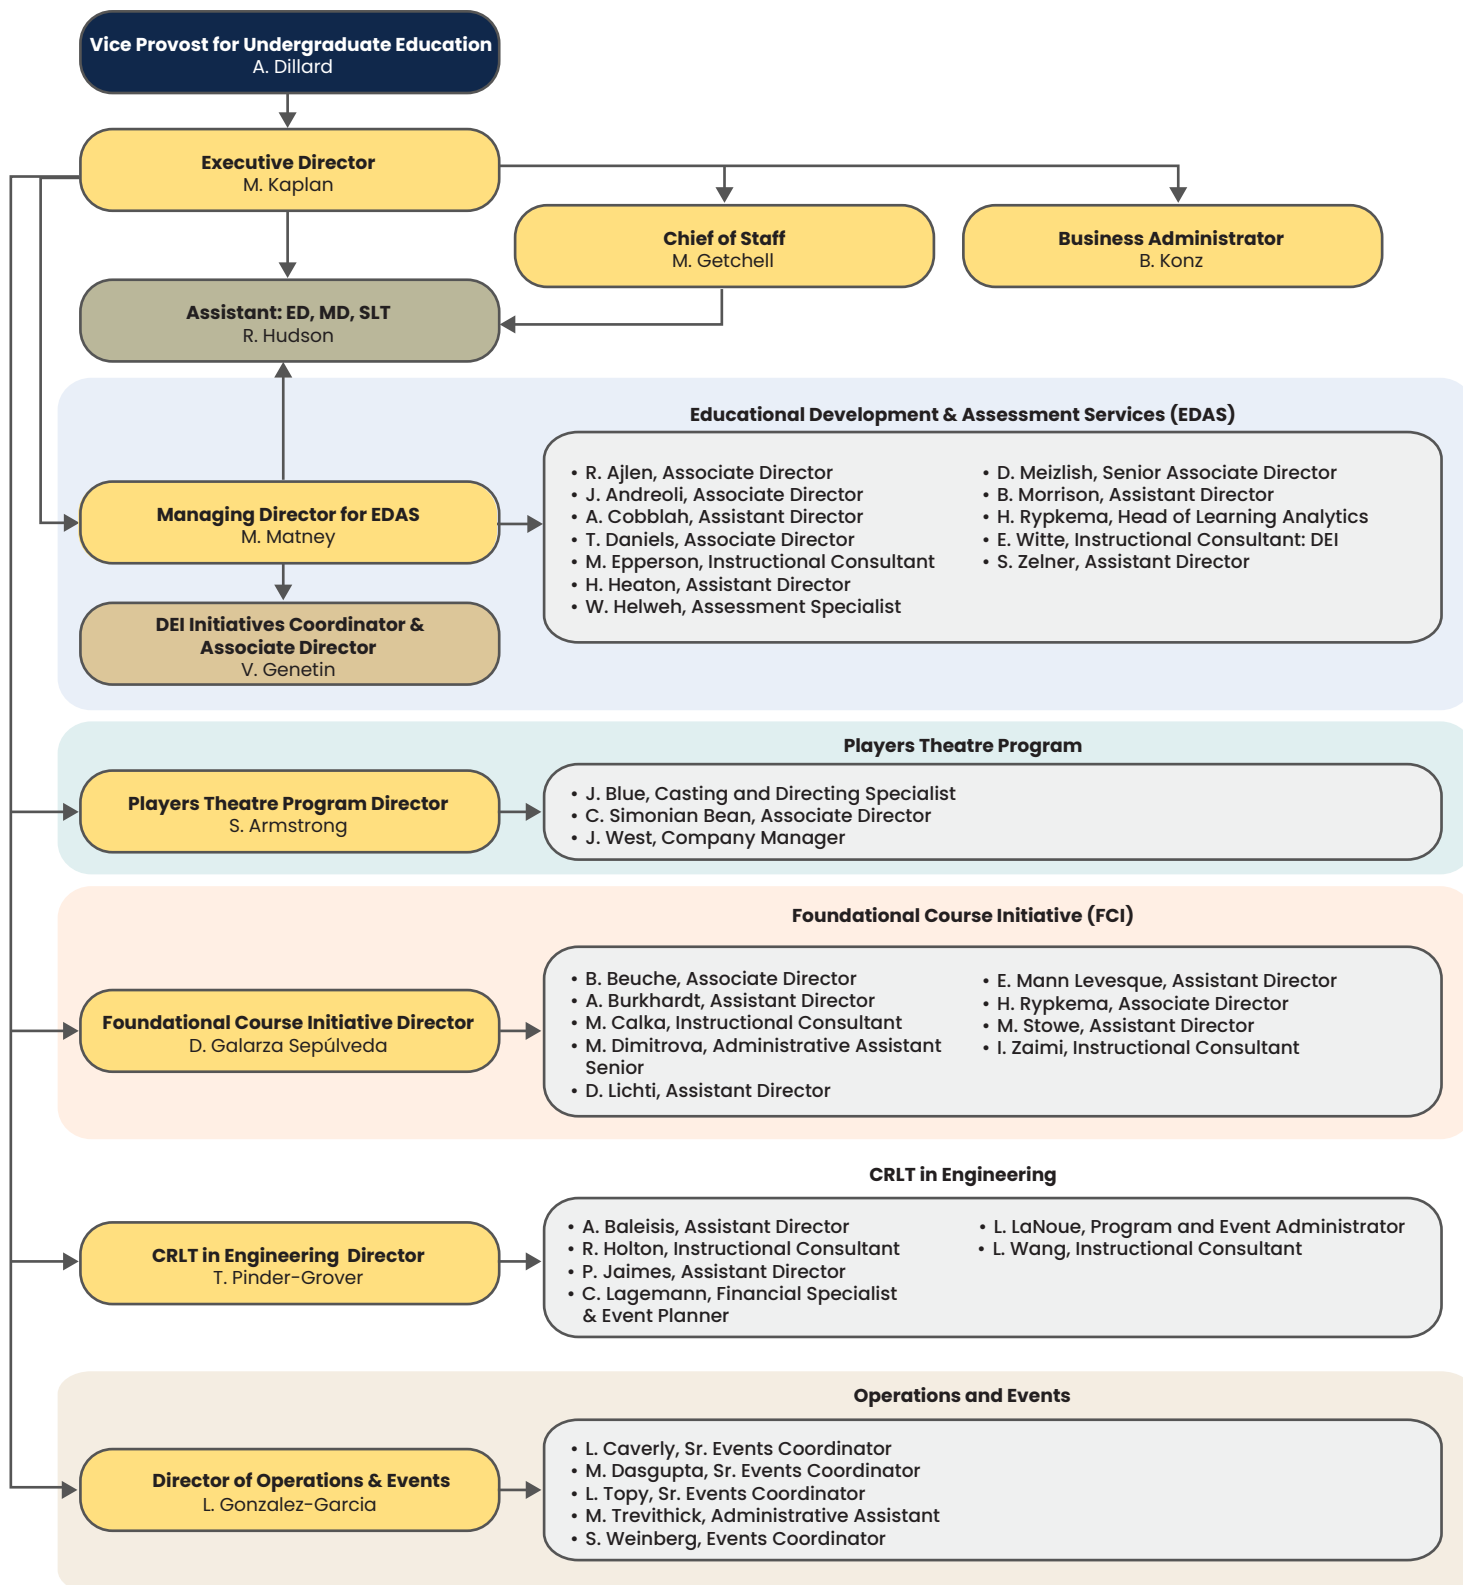

CRLT Organizational Chart

Key:

Yellow: Senior Leadership Team Members

This list does not include graduate student instructional consultants, graduate research assistants, performers, or student assistants