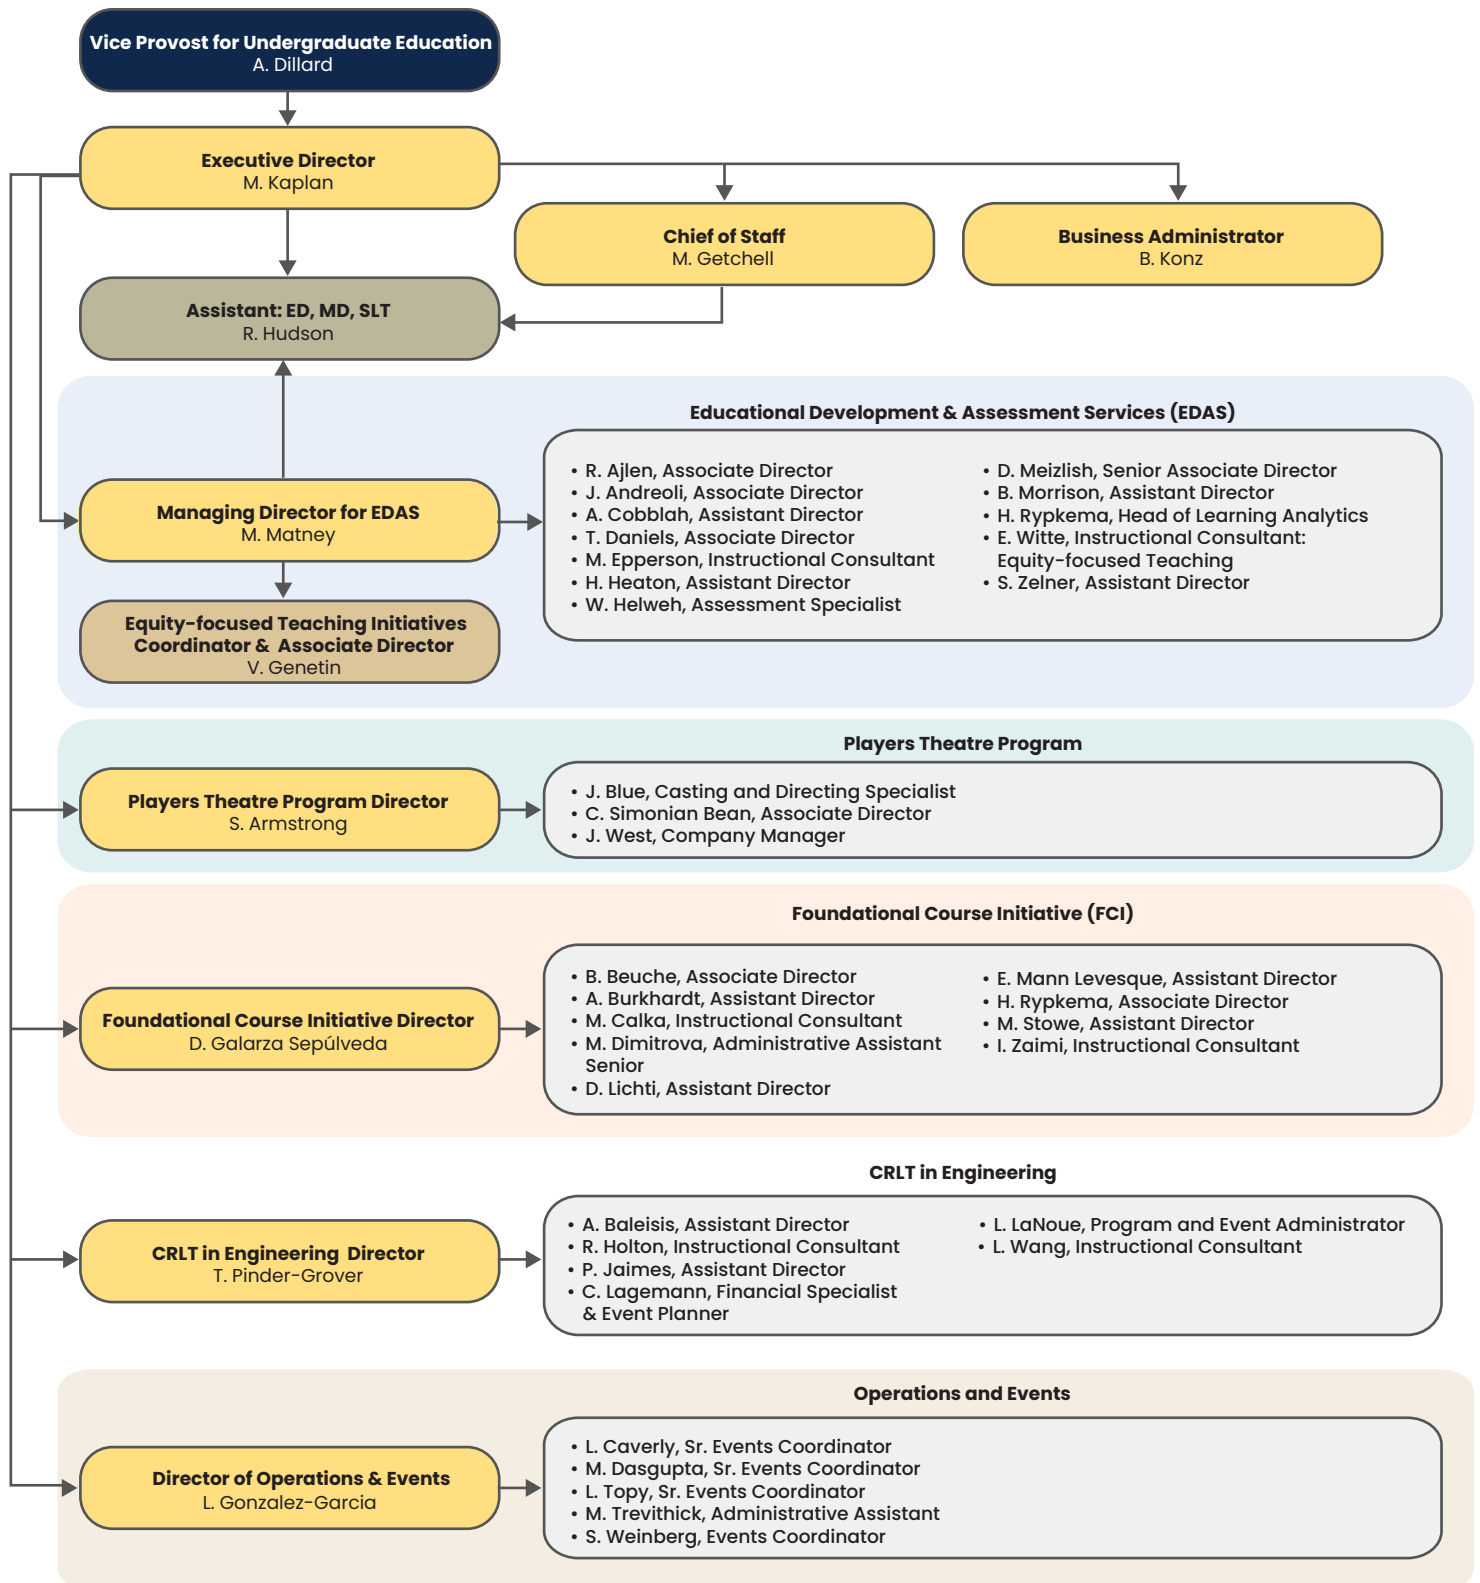

CRLT Organizational Chart

Key:

Yellow: Senior Leadership Team Members

This list does not include graduate student instructional consultants, graduate research assistants, performers, or student assistants