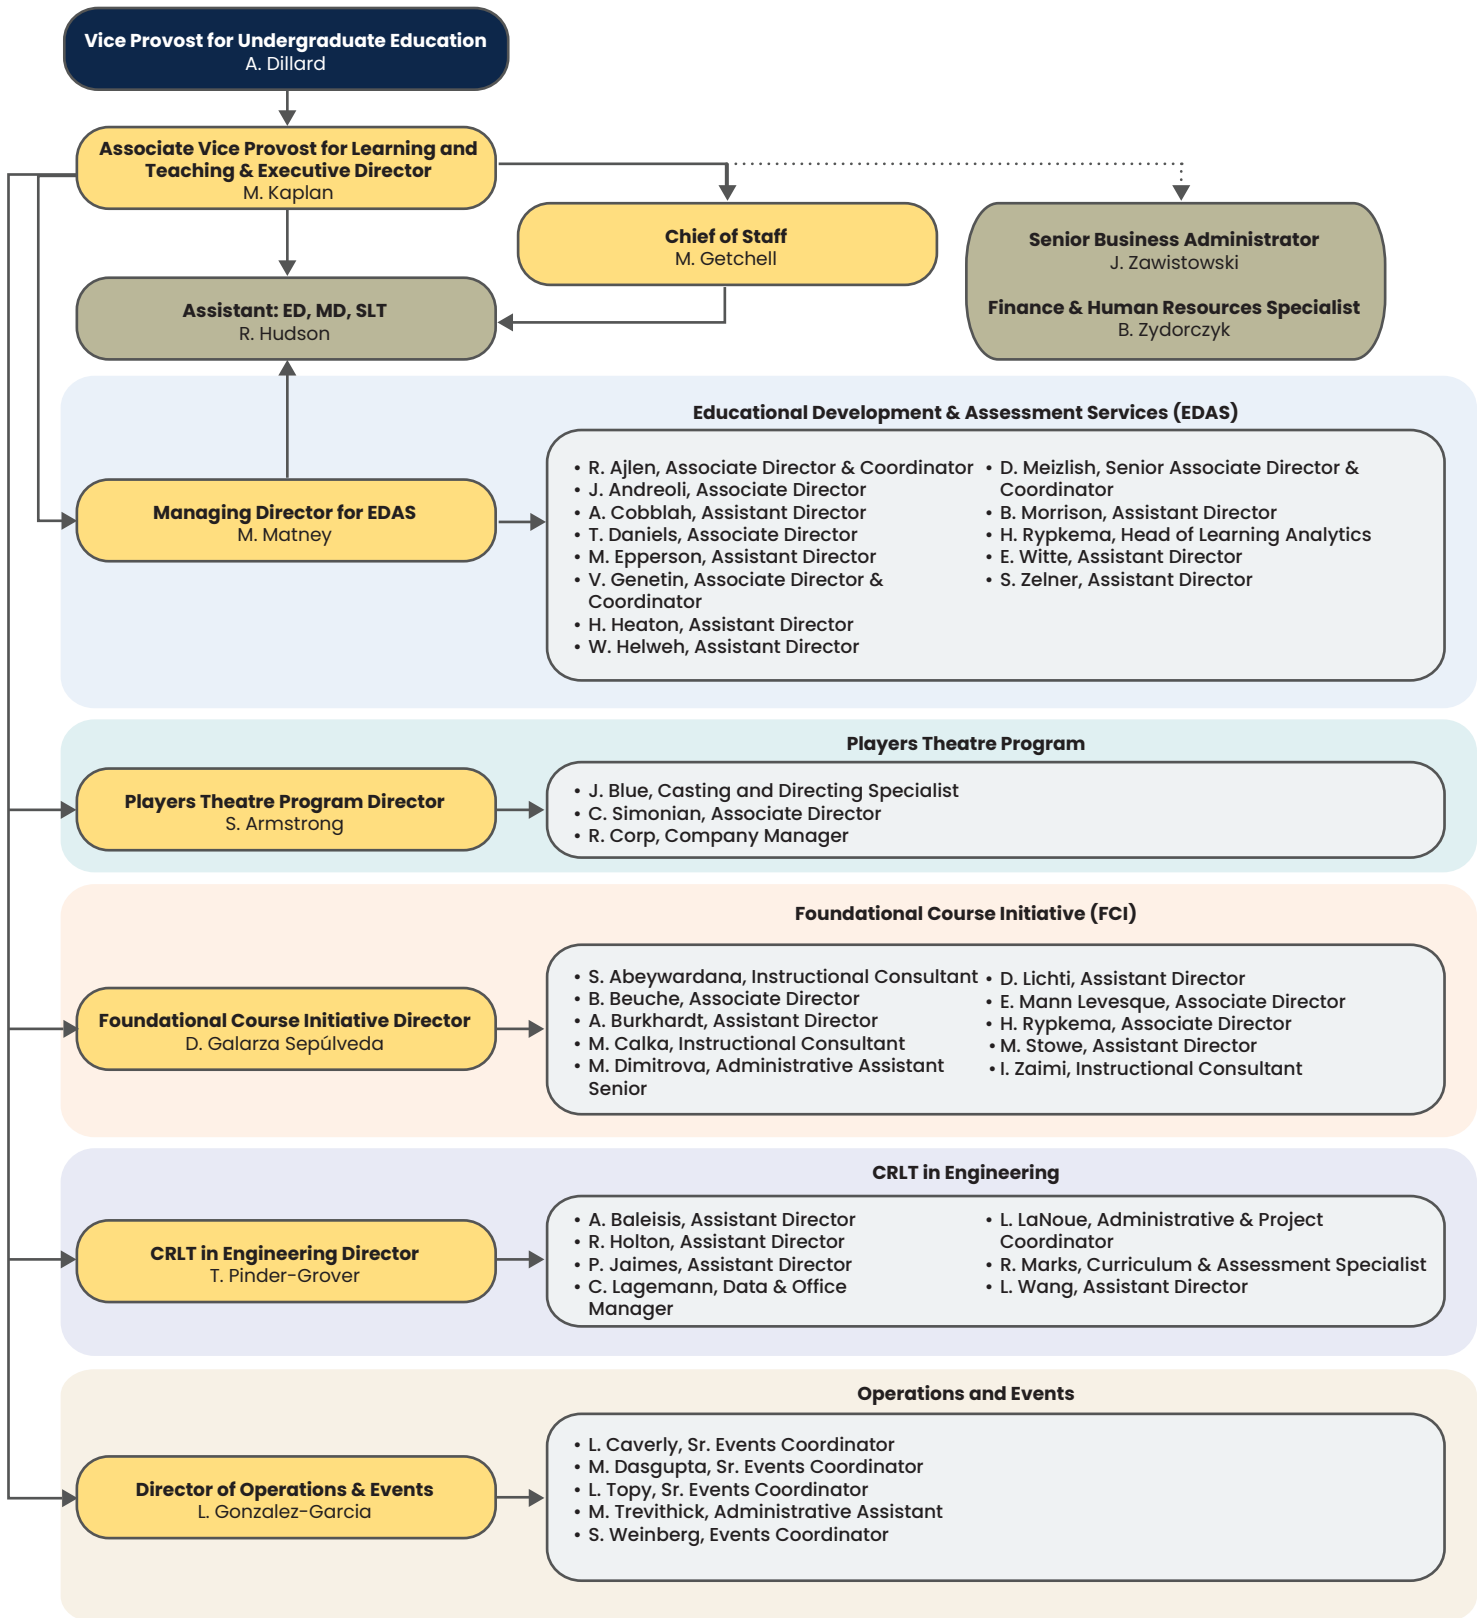

CRLT Organizational Chart

Key:

Yellow: Senior Leadership Team Members

This list does not include graduate student instructional consultants, graduate research assistants, performers, or student assistants